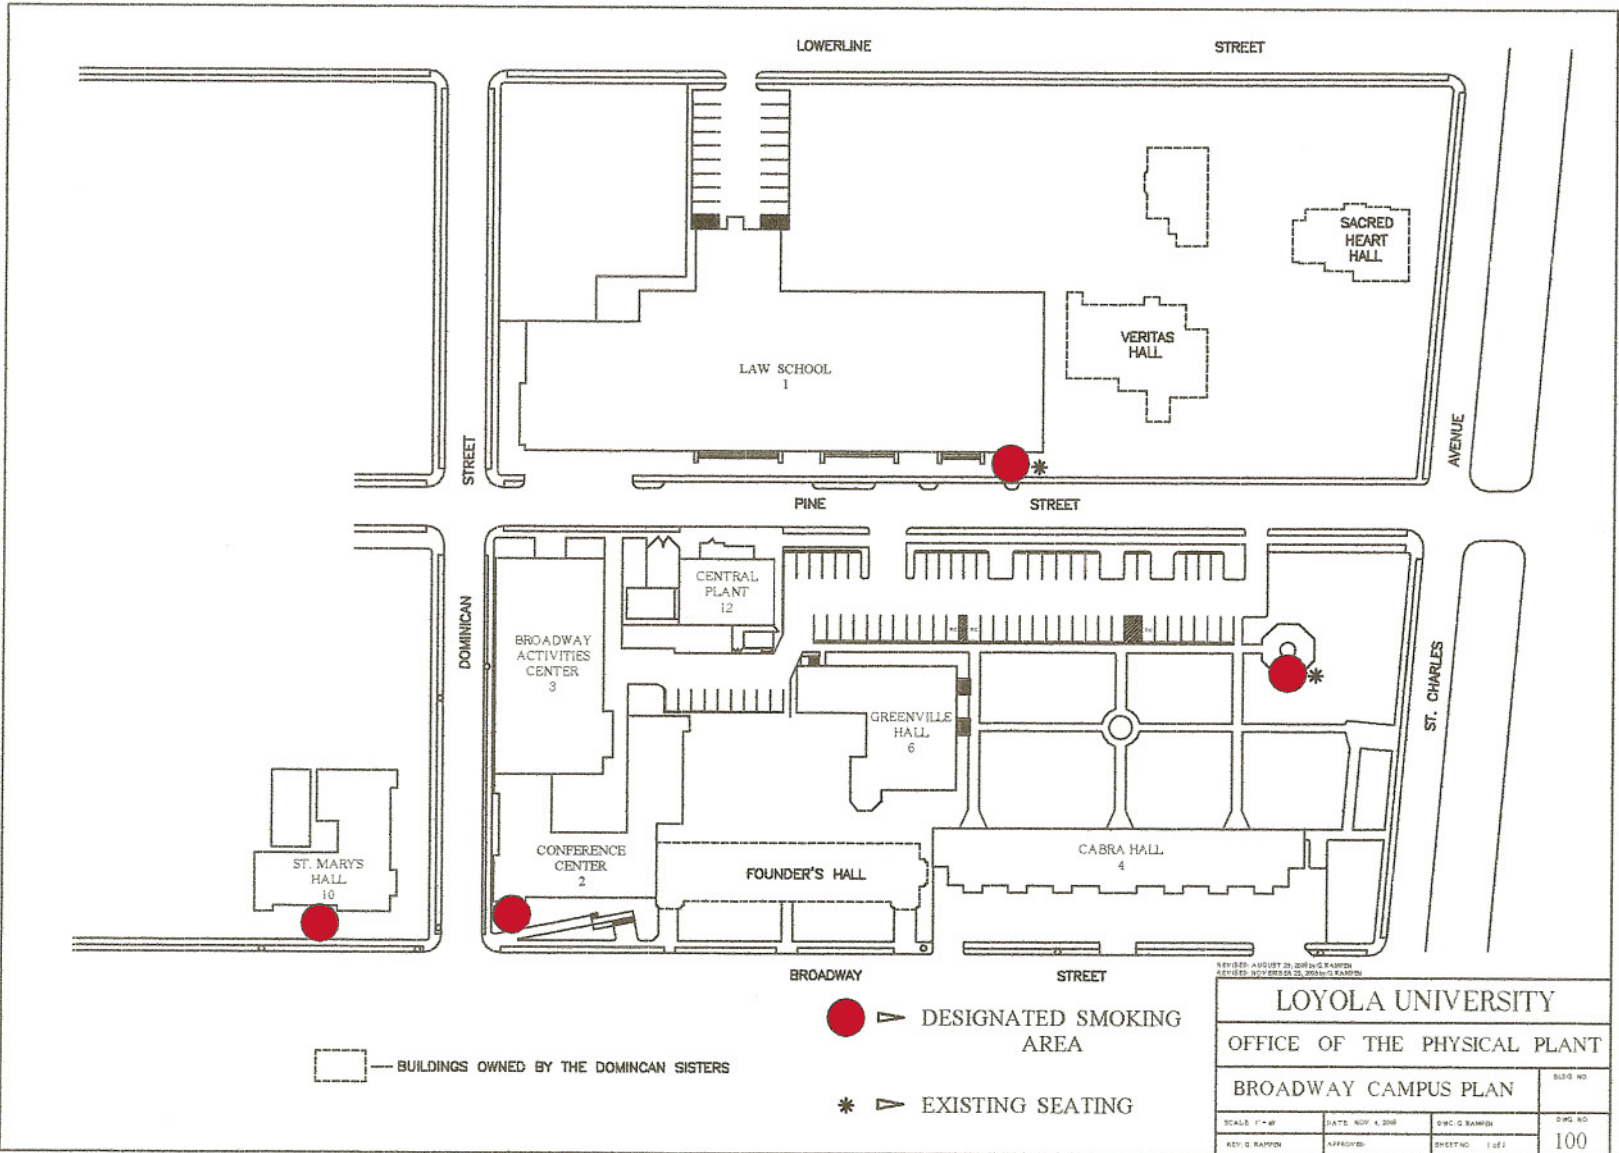

-  DESIGNATED SMOKING AREA
-  EXISTING SEATING

<b>LOYOLA UNIVERSITY</b>			
OFFICE OF THE PHYSICAL PLANT			
<b>CAMPUS PLAN</b>			2000 SC
DESIGNED BY	DATE	SCALE	OVER SHEET
12/10/00	12/20/00	1/8" = 1'-0"	1000

— BUILDINGS OWNED BY THE DOMINICAN SISTERS

● ▽ DESIGNATED SMOKING AREA

\* ▽ EXISTING SEATING

<p>REVISED: AUGUST 20, 2007 BY G. RAMPH          REVISED: NOVEMBER 20, 2007 BY G. RAMPH</p>			
<p>LOYOLA UNIVERSITY</p>			
<p>OFFICE OF THE PHYSICAL PLANT</p>			
<p>BROADWAY CAMPUS PLAN</p>			<p>SHEET NO.</p>
<p>SCALE: 1" = 40'</p>	<p>DATE: NOV. 4, 2008</p>	<p>BY: G. RAMPH</p>	<p>SHEET NO.</p>
<p>REV: G. RAMPH</p>	<p>APPROVED:</p>	<p>SHEET NO. 1 of 1</p>	<p>100</p>